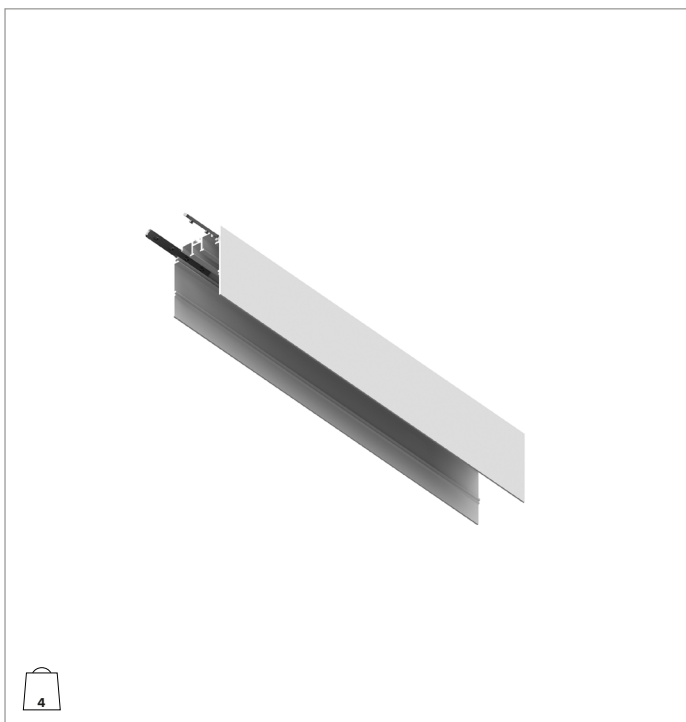

1E4230 | IVY Profile

Surface installation profile for ceiling/wall mounting needed for the installation of the lighting modules

**MECHANICAL CHARACTERISTICS**

Extruded aluminum profile protected with a layer of black anodization with a minimum thickness of 15 μ and powder painting in white color.

Colour and finish: White

Dimensions: L=2000mm

Weight: 4Kg

Version: SURFACE

NOTES

Linear connection joint already included in the packaging. Extruded plastic aesthetic cover available as accessory.

WARRANTY

5 years.